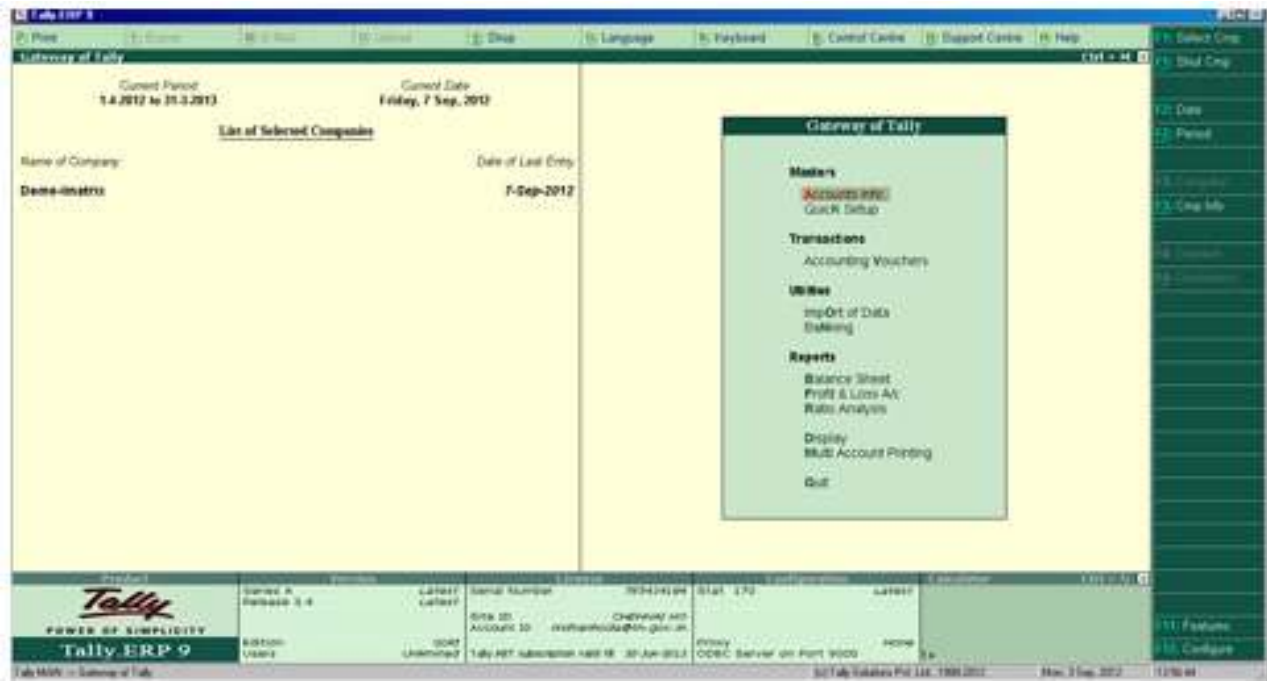

Tally

INSTALLATION OF TALLY SOFTWARE

The Commissionerate of Horticulture and Plantation Crops, its two agencies TANHODA & TANHOPE, all the District Offices and all the 56 State Horticulture Farms and Parks have been installed with TALLY Software, facilitating accurate handling of accounts, easy generation of audit reports etc., on web based platform, enabling online monitoring of accounts by the Head Quarters. An amount of **Rs. 4.28 Lakhs** was spent on installation of TALLY software in this Department